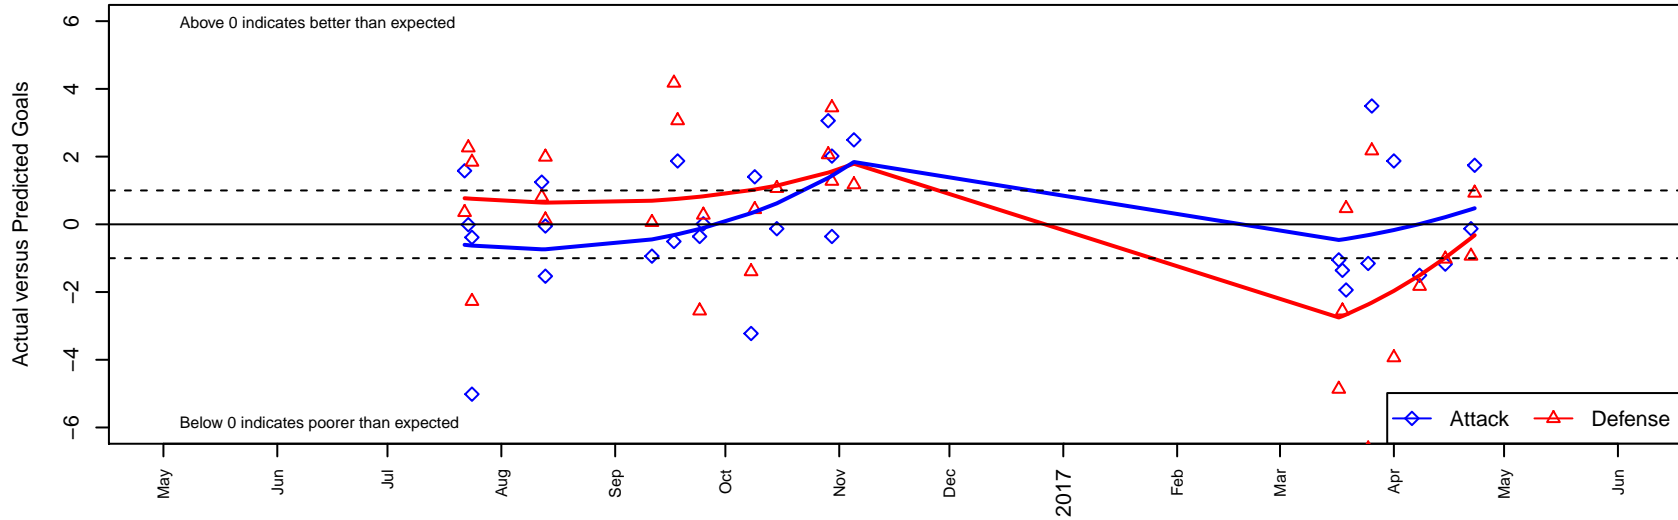

Wenatchee FC Limon B06

Wenatchee FC
 Wenatchee, WA
 B06 total strength=599
 attack=0.83 defense=0.3
 fall league = PSPL WSPL 1 U11
 spr league = Spr PSPL SuperLeague 1 U11

alt names used:
 Wenatchee FC B06 Limon
 WENATCHEE FC TEAM LIMON (WA)
 Wenatchee FC Team Limon
 Wenatchee FC B06 Limon
 WENATCHEE FC LIMON (WA)

Venues played:
 2016 Sounders FC Cup BU11 Gold
 2016 REDAPT Cup Gold U11
 2016 PSPL WSPL 1 U11
 2016 Wenatchee Apple Cup BU11-12 Gold
 2016 Spr PSPL SuperLeague 1 U11
 2016 WA Cup U11 Gold U11

Wenatchee FC Limon B06
 Dots are actual minus expected GF (blue circles) and GA (red triangles).
 Blue line is smoothed change in attack strength. Red is smoothed change in defense strength.

**attack and defense variance (black dot)
relative to other teams
and top 10 in region**

**attack and defense rating
relative to others at age
and all opponents in last 13 months**

Performance relative to 13 month average