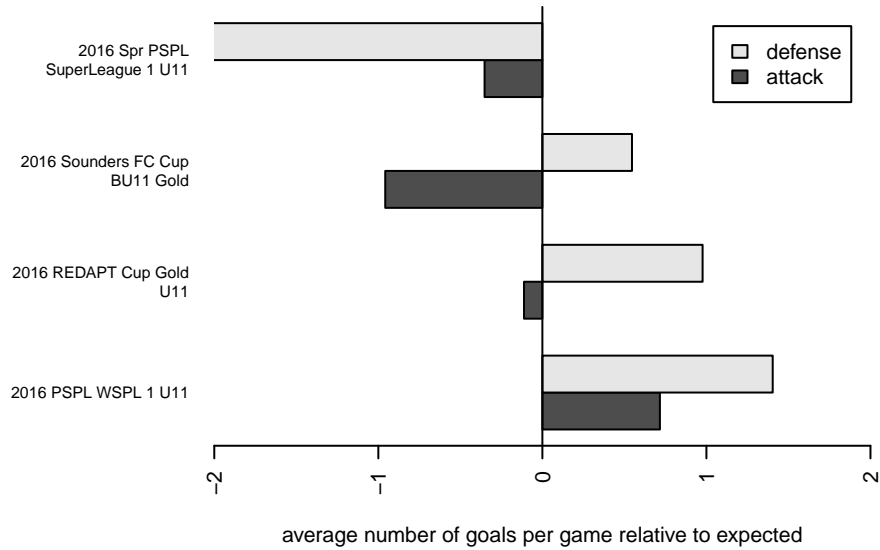

Wenatchee FC Limon B06

Wenatchee FC
 Wenatchee, WA
 B06 total strength=599
 attack=0.83 defense=0.3
 fall league = PSPL WSPL 1 U11
 spr league = Spr PSPL SuperLeague 1 U11

alt names used:
 Wenatchee FC B06 Limon
 WENATCHEE FC TEAM LIMON (WA)
 Wenatchee FC Team Limon
 Wenatchee FC B06 Limon
 WENATCHEE FC LIMON (WA)

Venues played:
 2016 Sounders FC Cup BU11 Gold
 2016 REDAPT Cup Gold U11
 2016 PSPL WSPL 1 U11
 2016 Wenatchee Apple Cup BU11-12 Gold
 2016 Spr PSPL SuperLeague 1 U11
 2016 WA Cup U11 Gold U11

Wenatchee FC Limon B06
 Dots are actual minus expected GF (blue circles) and GA (red triangles).
 Blue line is smoothed change in attack strength. Red is smoothed change in defense strength.

**attack and defense variance (black dot)
relative to other teams
and top 10 in region**

**attack and defense rating
relative to others at age
and all opponents in last 13 months**

Performance relative to 13 month average