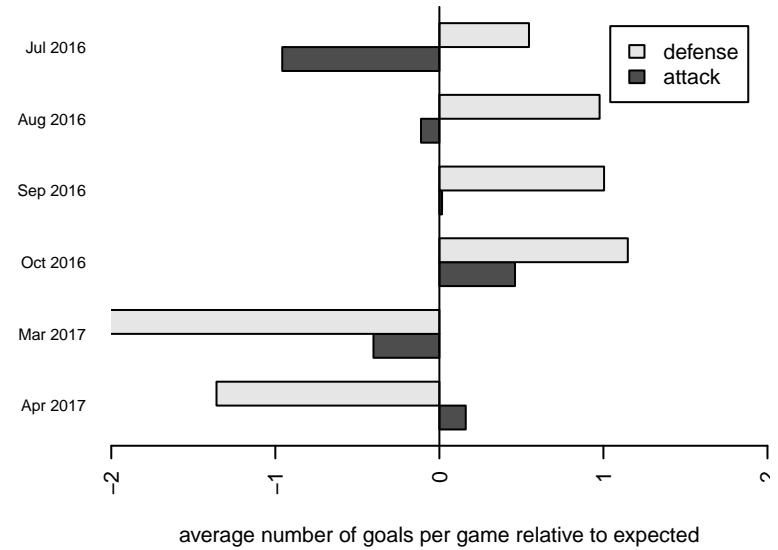

Performance relative to 13 month average