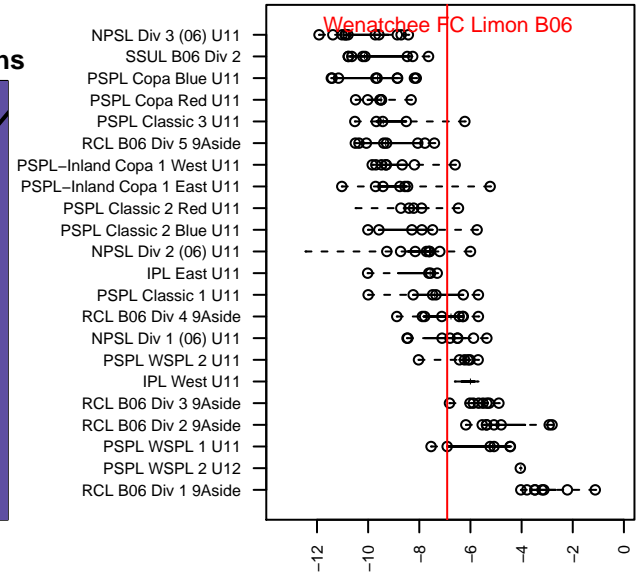

Wenatchee FC Limon B06

Wenatchee FC
 Wenatchee, WA
 B06 total strength=599
 attack=0.83 defense=0.3
 fall league = PSPL WSPL 1 U11
 spr league = Spr PSPL SuperLeague 1 U11

alt names used:
 Wenatchee FC B06 Limon
 WENATCHEE FC TEAM LIMON (WA)
 Wenatchee FC Team Limon
 Wenatchee FC B06 Limon
 WENATCHEE FC LIMON (WA)

Venues played:
 2016 Sounders FC Cup BU11 Gold
 2016 REDAPT Cup Gold U11
 2016 PSPL WSPL 1 U11
 2016 Wenatchee Apple Cup BU11-12 Gold
 2016 Spr PSPL SuperLeague 1 U11
 2016 WA Cup U11 Gold U11

Wenatchee FC Limon B06
 Dots are actual minus expected GF (blue circles) and GA (red triangles).
 Blue line is smoothed change in attack strength. Red is smoothed change in defense strength.

**attack and defense variance (black dot)
relative to other teams
and top 10 in region**

**attack and defense rating
relative to others at age
and all opponents in last 13 months**

Performance relative to 13 month average